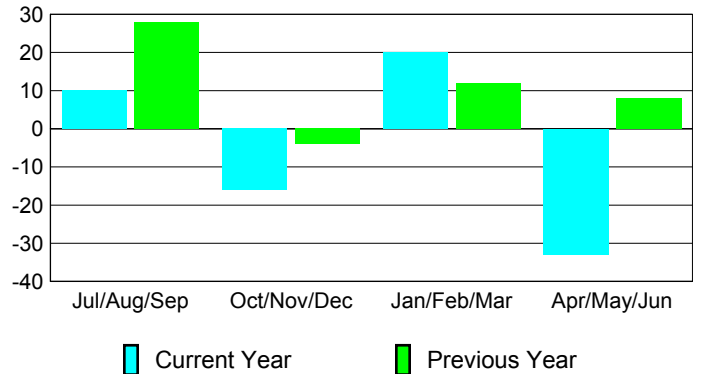

Membership Results 2008-2009

Membership 2007-2008

Month	Net Memb Goal	Actual New Memb	Actual Dropped Memb	Gain/Loss of Memb	Gain/Loss of Memb
Jul/Aug/Sep	0	23	-13	10	28
Oct/Nov/Dec	0	7	-23	-16	-4
Jan/Feb/Mar	0	26	-6	20	12
Apr/May/June	0	13	-46	-33	8
Totals	0	69	-88	-19	44

Membership Results 2008-2009

Goal, New, Dropped, Gain/Loss

Comparison of Membership Gain/Loss

Current Year Compared to the Previous Year

Gender Comparison 2008-2009

Jul/Aug/Sep

Oct/Nov/Dec

Jan/Feb/Mar

Apr/May/June

Male

Female