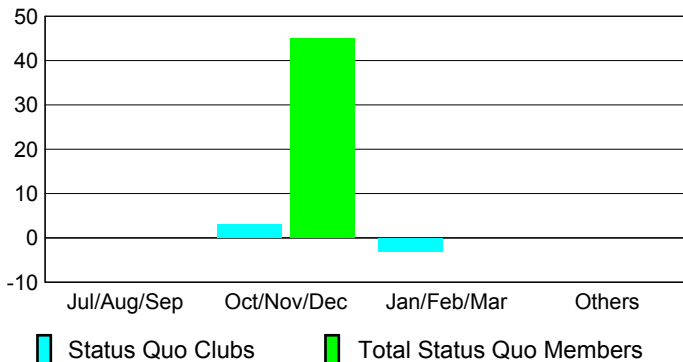

Club Results 2008-2009

Goal, New, Dropped, Gain/Loss

Comparison of Club Gain/Loss

Current Year Compared to the Previous Year

YTD Status Quo Clubs 2008-2009

Status Quo Clubs Compared to Status Quo Members

MEMBERSHIP

Membership Results 2008-2009

Membership 2007-2008

Month	Net Memb Goal	Actual New Memb	Actual Dropped Memb	Gain/Loss of Memb	Gain/Loss of Memb
Jul/Aug/Sep	0	23	-13	10	28
Oct/Nov/Dec	0	7	-23	-16	-4
Jan/Feb/Mar	0	26	-6	20	12
Apr/May/June	0	13	-46	-33	8
Totals	0	69	-88	-19	44