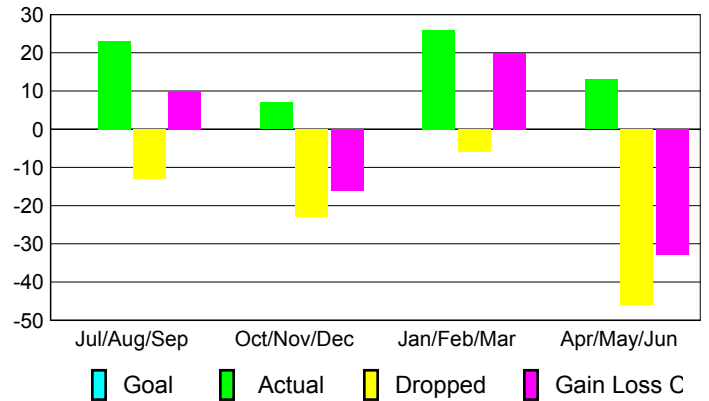

Membership Results 2008-2009

Goal, New, Dropped, Gain/Loss

Comparison of Membership Gain/Loss

Current Year Compared to the Previous Year