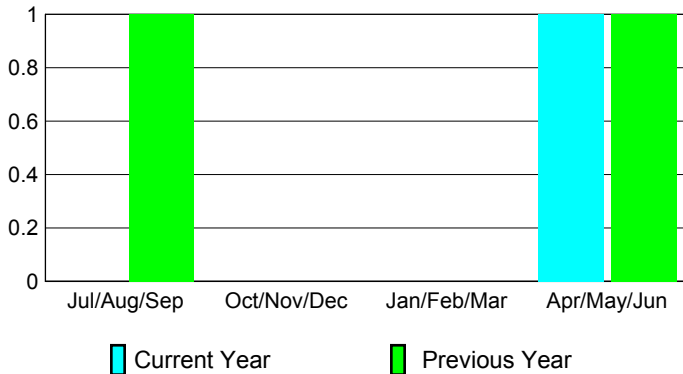

2008-2009 GMT Quarterly Report for District (or Undistricted) **District 128**

GMT: **HOWARD PATRICK LEE**

Location: **ISRAEL**

GMT CA: **4**

CLUBS

Club Results 2008-2009

Clubs 2007-2008

Month	New Club Goal	Actual New Clubs	Actual Dropped Clubs	Gain/Loss of Clubs	Gain/Loss of Clubs
Jul/Aug/Sep	0	0	0	0	1
Oct/Nov/Dec	0	0	0	0	0
Jan/Feb/Mar	0	0	0	0	0
Apr/May/June	0	1	0	1	1
Totals	0	1	0	1	2

Club Results 2008-2009

Goal, New, Dropped, Gain/Loss

Comparison of Club Gain/Loss

Current Year Compared to the Previous Year

YTD Status Quo Clubs 2008-2009

Status Quo Clubs Compared to Status Quo Members

MEMBERSHIP