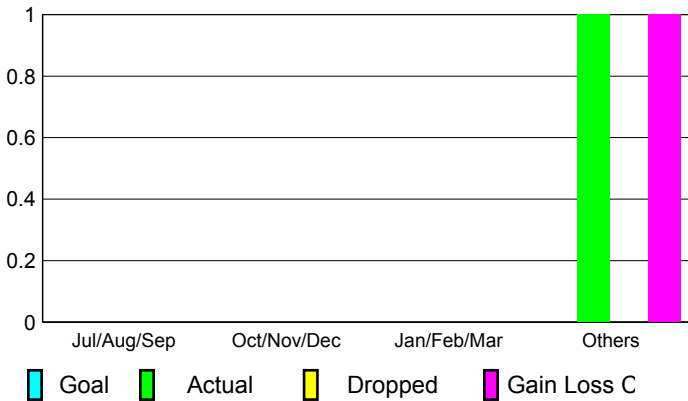

2008-2009 GMT Quarterly Report for District (or Undistricted) **District 128**

GMT: **HOWARD PATRICK LEE**

Location: **ISRAEL**

GMT CA: **4**

CLUBS

Club Results 2008-2009

Clubs 2007-2008

Month	New Club Goal	Actual New Clubs	Actual Dropped Clubs	Gain/Loss of Clubs	Gain/Loss of Clubs
Jul/Aug/Sep	0	0	0	0	1
Oct/Nov/Dec	0	0	0	0	0
Jan/Feb/Mar	0	0	0	0	0
Apr/May/June	0	1	0	1	1
Totals	0	1	0	1	2

Club Results 2008-2009

Goal, New, Dropped, Gain/Loss

Comparison of Club Gain/Loss

Current Year Compared to the Previous Year

YTD Status Quo Clubs 2008-2009

Status Quo Clubs Compared to Status Quo Members

MEMBERSHIP

Membership Results 2008-2009

Membership 2007-2008

Month	Net Memb Goal	Actual New Memb	Actual Dropped Memb	Gain/Loss of Memb	Gain/Loss of Memb
Jul/Aug/Sep	0	23	-13	10	28
Oct/Nov/Dec	0	7	-23	-16	-4
Jan/Feb/Mar	0	26	-6	20	12
Apr/May/June	0	13	-46	-33	8
Totals	0	69	-88	-19	44